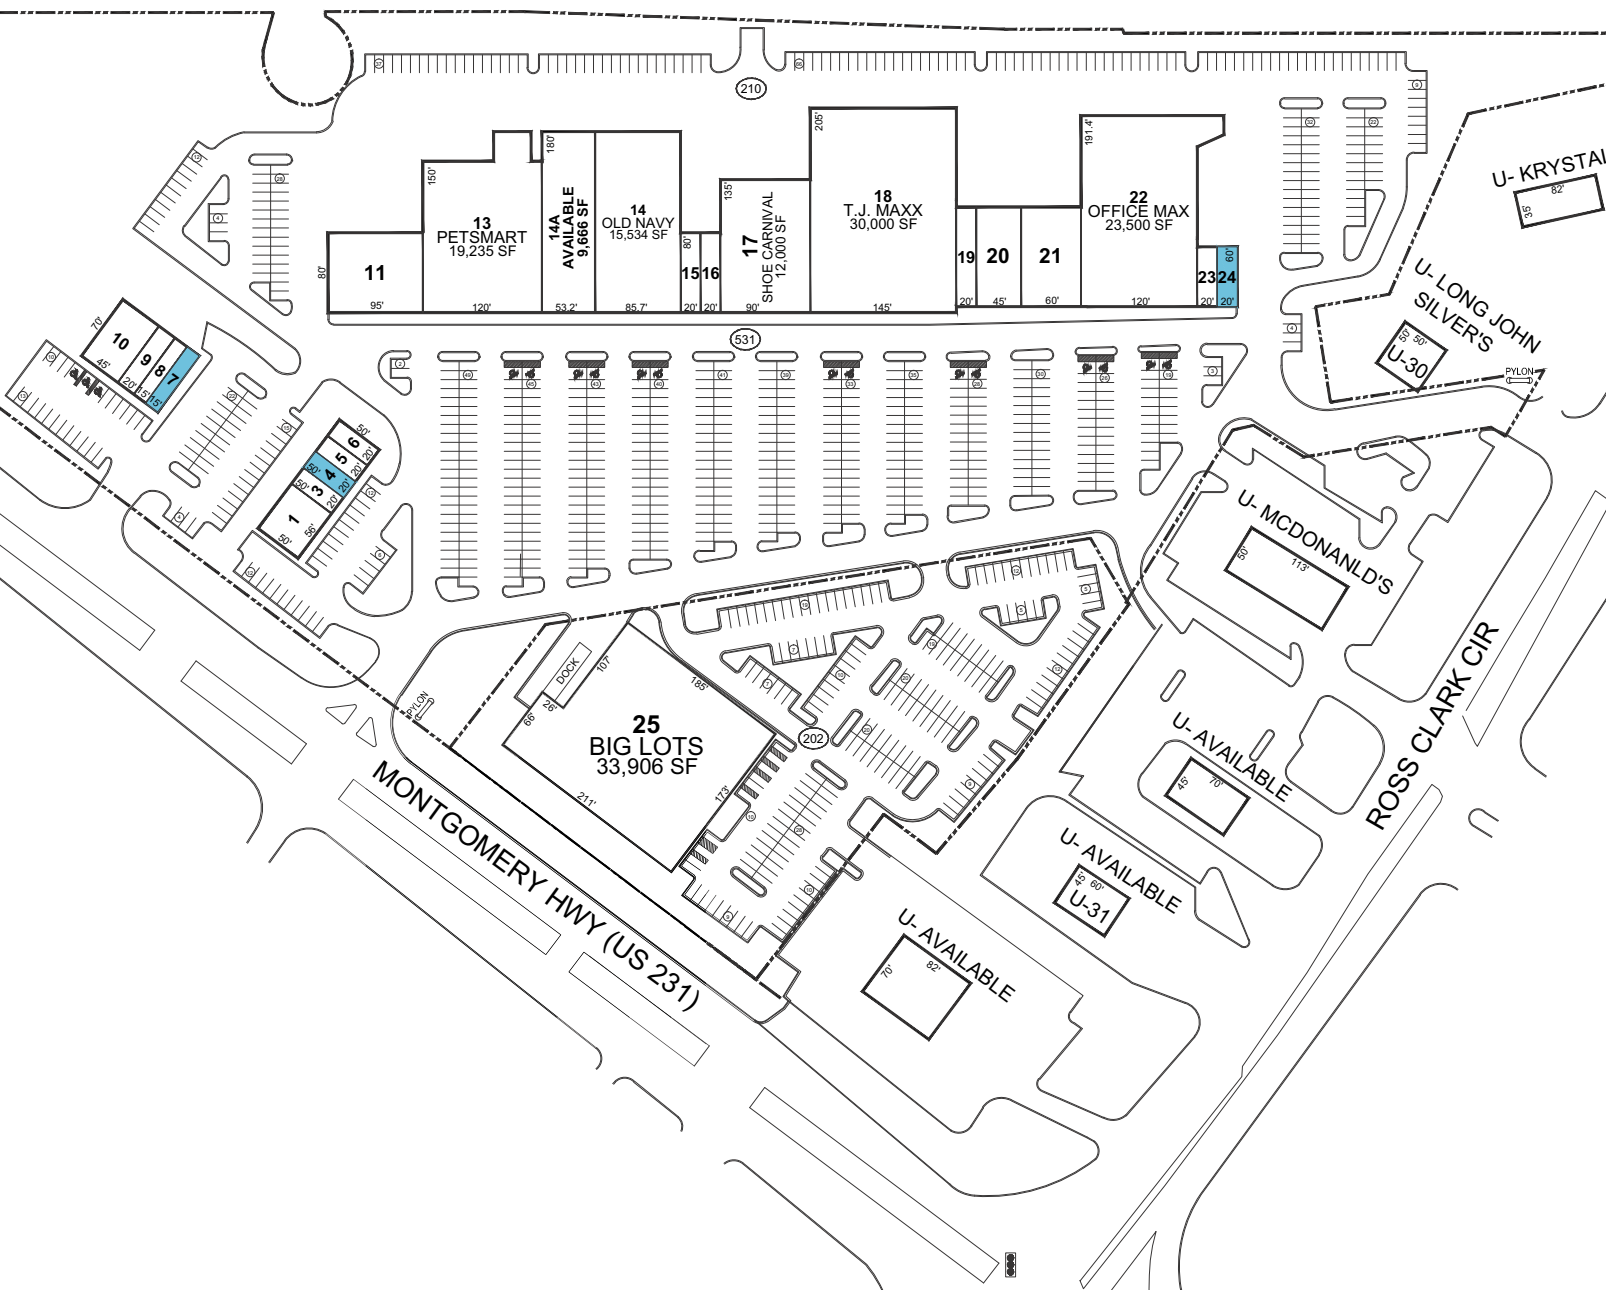

TENANT INDEX

1	SALONCENTRIC	2,800
3	TAKE A BREAK	1,000
4	AVAILABLE	1,000
5	NAILS PLUS	1,000
6	JILL'S HAIR SALON	1,000
7	AVAILABLE	1,050
8	COTTON STATE INSURANCE	1,050
9	USAGENCIES	1,400
10	BEEF O'BRADY'S	3,150
11	ANNA'S LINENS	7,600
13	PETSMART	19,235
14	OLD NAVY	15,534
15	SALLY BEAUTY SUPPLY	1,600
16	CANDID CANDY & GIFTS	1,600
17	SHOE CARNIVAL	12,000
18	T. J. MAXX	30,000
19	PLANET BEACH CONTEMPO	2,000
20	SPA	4,500
21	LIFEWAY CHRISTIAN STORES	6,000
22	OFFICE MAX	23,500
23	DOTHAN HEALTH FOODS	1,200
24	AVAILABLE	1,200
25	BIG LOTS	33,906

AVAILABLE

SHOPS ON THE CIRCLE

3500 Ross Clark Cir
DOTHAN, AL 36303

Latitude:31.2468, Longitude:-85.4245

3300 Enterprise Parkway, Beachwood, OH 44122
Fax 216 . 755 . 1500 Phone 216 . 755 . 5500